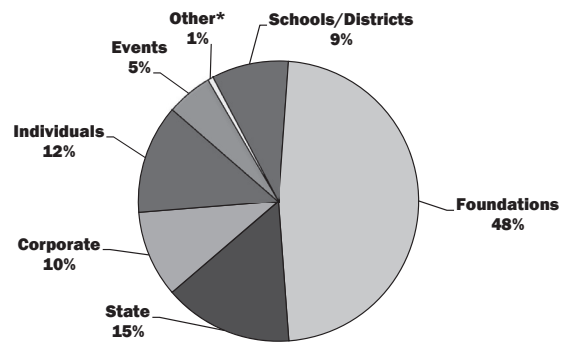

Partner Sites: ¹Upper Valley Business and Education Partnership, ²Twinfield Together Mentoring Program, ³United Way of Addison County

Statement of Financial Position

June 30, 2012

ASSETS

Current Assets

Checking/Savings	97,605.72
Accounts Receivable	1,000.00
Undeposited Funds	50.00

Total Current Assets 98,655.72

Fixed Assets 1,068.89

Other Assets - VCF Fund 9,760.81

TOTAL ASSETS 109,485.42

LIABILITIES & EQUITY

Current Liabilities

Accounts Payable	219.58
Other Current Liabilities	4,000.00

Total Current Liabilities 4,219.58

Equity 105,265.84

TOTAL LIABILITIES & EQUITY 109,485.42

EW! VT Income Sources FY 2012

*Nonprofit contributions, interest income, and cause-related marketing

2011-12 Annual Survey Results

- ☞ 85% of students said that they read better and 71% said that they read more often because of their mentors.
- ☞ 74% of teachers and 54% of parents reported that participating students improved their ability to discuss books and ideas.
- ☞ 65% of teachers and 58% of parents reported that students read more often by choice.
- ☞ 67% of teachers said their students' enthusiasm for school improved, and 50% saw improvements in grades and/or other aspects of classroom performance.
- ☞ 72% of teachers, 69% of mentors, and 43% of parents noted improvements in students' self-confidence.

*Response rates: mentors (62%), mentees (81%), parents (22%), and educators (41%)